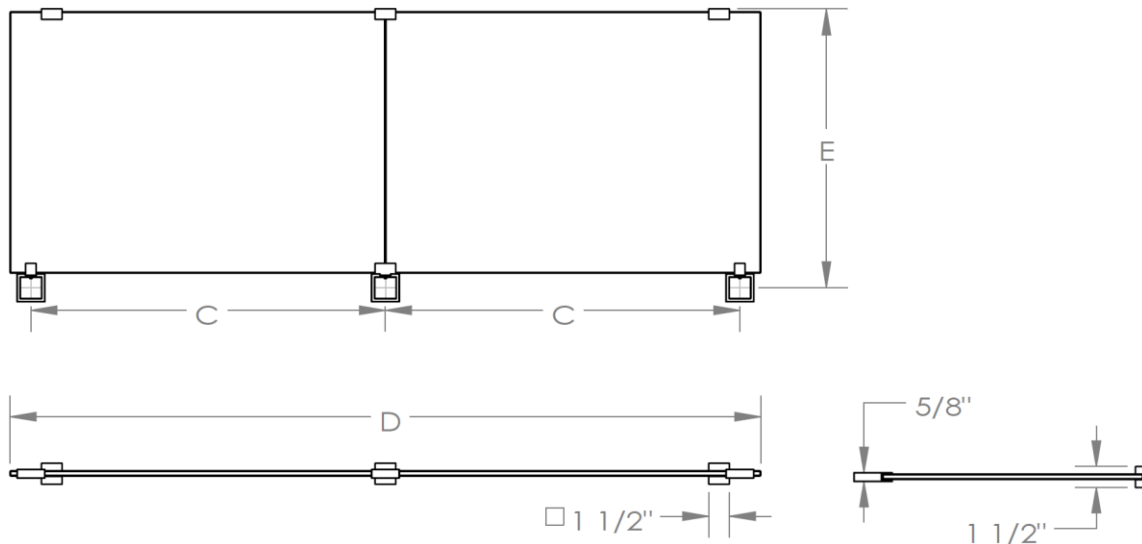

CON__-SQ-0.8

Tempered Glass Shelf for Double Consoles - Square

Model No.	C	E	Glass Size
CON60-SQ-0.8 (for 60" double console)	25 1/2"	20"	18 3/4" X 33" X 3/8"
CON72-SQ-0.8 (for 72" double console)	31 1/2"	20"	18 3/4" X 37" X 3/8"