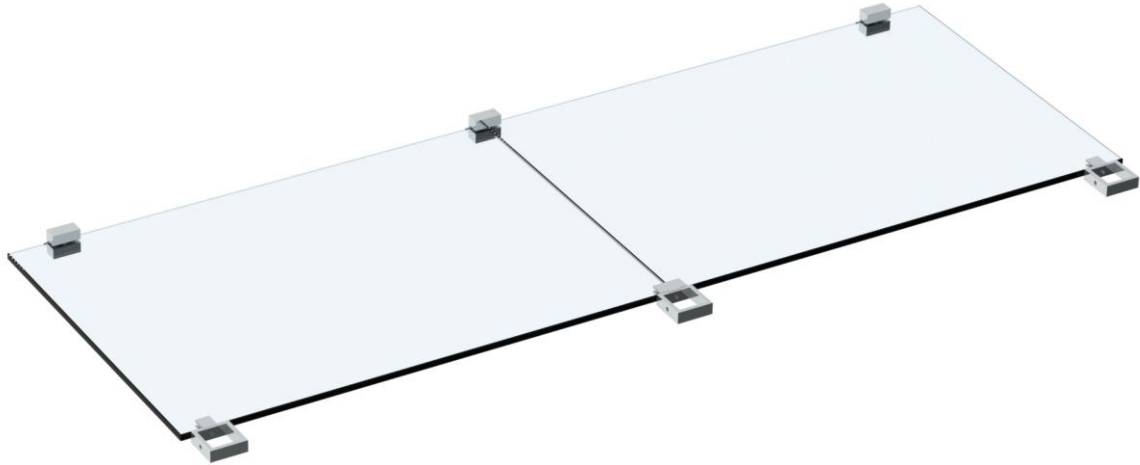

CON__-SQ-0.8

Tempered Glass Shelf for Double Consoles - Square

Model No.	C	E	Glass Size
CON60-SQ-0.8 (for 60" double console)	25 1/2"	20"	18 3/4" X 33" X 3/8"
CON72-SQ-0.8 (for 72" double console)	31 1/2"	20"	18 3/4" X 37" X 3/8"